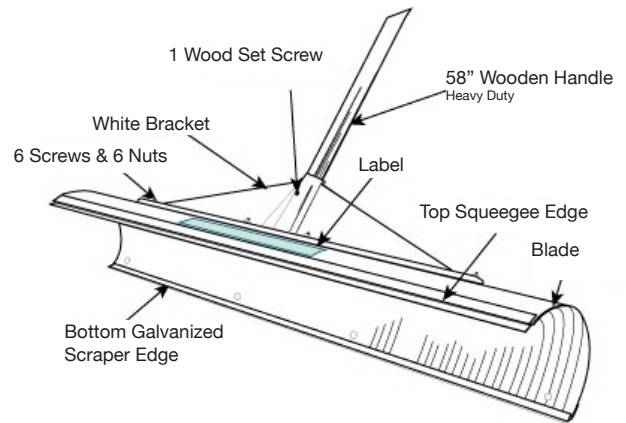

SnowPusherLite

ORDER FORM

QUANTITY	SIZE	DESCRIPTION	PRICE EACH	TOTAL
	28"	Lightweight SnowPusherLite	$44.95	
	38"	Wide SnowPusherLite	$54.95	
	48"	Super Wide SnowPusherLite	$64.95	
	28"	SPL Squeegee	$4.00	
	38"	SPL Squeegee	$4.50	
	48"	SPL Squeegee	$5.50	
	28"	SPL Galvanized Steel Bottom Edge with Fasteners	$4.50	
	38"	SPL Galvanized Steel Bottom Edge with Fasteners	$5.50	
	48"	SPL Galvanized Steel Bottom Edge with Fasteners	$6.50	
	58"	Heavy Duty Handle with Foam Grip fits (all models)	$14.25	
		White Bracket (fits all models)	$9.50	
		Hardware Kit for White Bracket	$2.95	
SUB TOTAL				
MICHIGAN RESIDENTS MUST ADD 6% SALES TAX				
(SEE THE BACK OF THIS FORM FOR SHIPPING RATES) SHIPPING				
TOTAL				

BILLING ADDRESS

NAME: _____
ADDRESS: _____
CITY: _____
STATE: _____ ZIP: _____
PHONE NUMBER (optional): _____
EMAIL ADDRESS (optional): _____

Is the shipping address and billing address the same? ☐ YES ☐ NO

PAYMENT TYPE

CREDIT CARD

☐ VISA ☐ MASTERCARD ☐ DISCOVER ☐ AMERICAN EXPRESS

CREDIT CARD # _____

EXPIRATION DATE: _____

CSC # _____

CHECK:

Make checks payable to SnowPusherLite.

CHECK# : _____

MAIL TO:

SnowPusherLite
P.O. Box 214717
Auburn Hills, Mi 48321-4717

Please print shipping address if it is different from the billing address.

SHIPPING ADDRESS

NAME: _____

ADDRESS: _____

CITY: _____

STATE: _____ ZIP: _____

Thank you for your order!